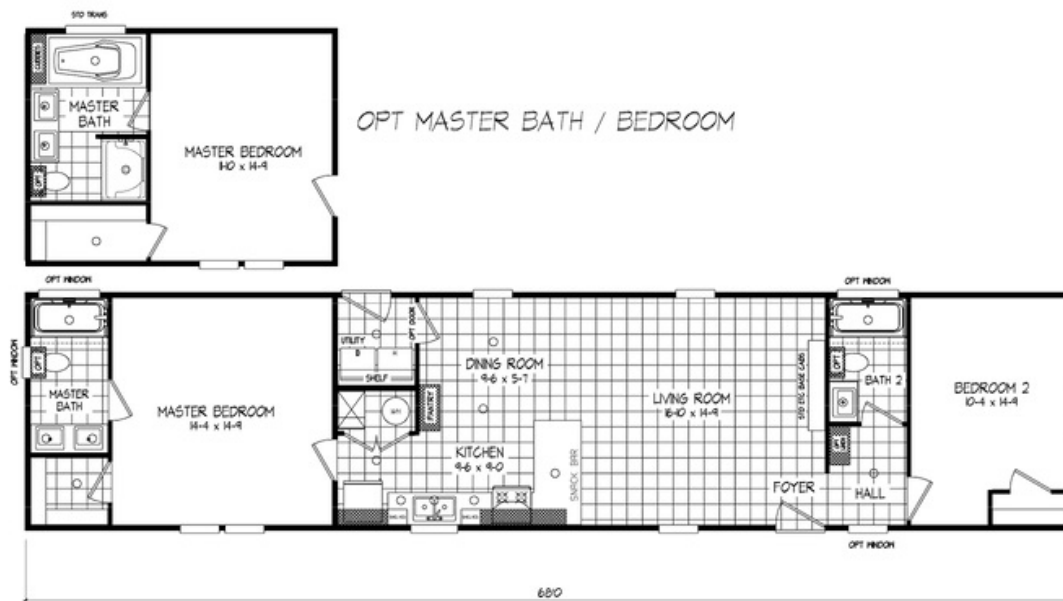

**LORENA** Model number: 51AXP16682AH20**2 beds • 2 baths • 1088 sq.ft. • 16' width • 68' depth**

Our home building facilities invest in continuous product and process improvements. Plans, dimensions, features, materials, specifications and availability are subject to change without notice or obligation. Renderings and floor plans are representative likenesses of our homes and may differ from the actual homes. We invite you to tour a Home Center near you and inspect the highest value in quality housing available or call (928) 636-9000 to speak with a Home Consultant. Copyright 2017, CMH. All rights reserved.

LORENA

Model number: 51AXP16682AH20

2 beds • 2 baths • 1088 sq.ft. • 16' width • 68' depth

Our home building facilities invest in continuous product and process improvements. Plans, dimensions, features, materials, specifications and availability are subject to change without notice or obligation. Renderings and floor plans are representative likenesses of our homes and may differ from the actual homes. We invite you to tour a Home Center near you and inspect the highest value in quality housing available or call (928) 636-9000 to speak with a Home Consultant. Copyright 2017, CMH. All rights reserved.