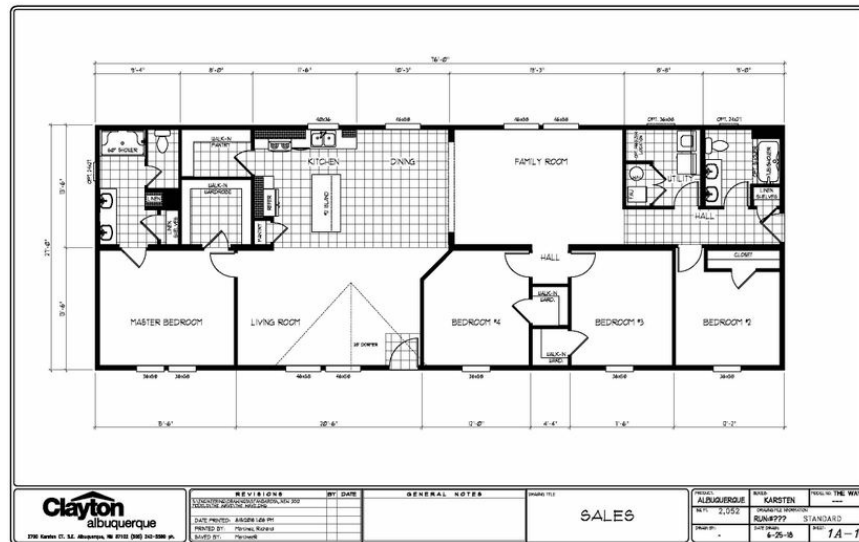

ISAAC Model number: 93WAV27764AH18

4 beds • 2 baths • 2052 sq.ft. • 27' width • 76' depth

Our home building facilities invest in continuous product and process improvements. Plans, dimensions, features, materials, specifications and availability are subject to change without notice or obligation. Renderings and floor plans are representative likenesses of our homes and may differ from the actual homes. We invite you to tour a Home Center near you and inspect the highest value in quality housing available or call (928) 636-9000 to speak with a Home Consultant. Copyright 2017, CMH. All rights reserved.