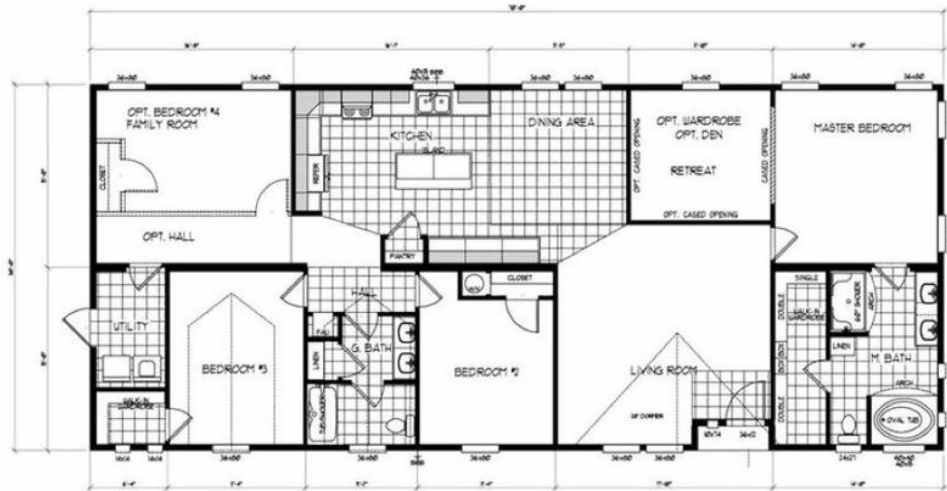

**JESSICA** Model number: 93ECH30703AH19**4 beds • 2 baths • 2100 sq.ft. • 30' width • 70' depth**

Our home building facilities invest in continuous product and process improvements. Plans, dimensions, features, materials, specifications and availability are subject to change without notice or obligation. Renderings and floor plans are representative likenesses of our homes and may differ from the actual homes. We invite you to tour a Home Center near you and inspect the highest value in quality housing available or call (928) 636-9000 to speak with a Home Consultant. Copyright 2017, CMH. All rights reserved.

JESSICA

Model number: 93ECH30703AH19

4 beds • 2 baths • 2100 sq.ft. • 30' width • 70' depth

Our home building facilities invest in continuous product and process improvements. Plans, dimensions, features, materials, specifications and availability are subject to change without notice or obligation. Renderings and floor plans are representative likenesses of our homes and may differ from the actual homes. We invite you to tour a Home Center near you and inspect the highest value in quality housing available or call (928) 636-9000 to speak with a Home Consultant. Copyright 2017, CMH. All rights reserved.